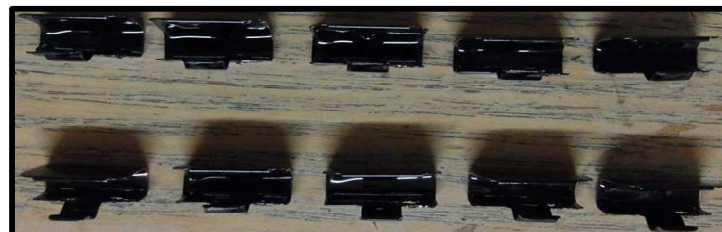

**Door Visors
w/Mounting Clips
(as Purchased)**

The purchased used Door Visors had some Scuff Marks and Scratches and the "Double-Sided Adhesive Tape was in un-usable condition.

The Powder Coating on the Mounting Clips had places where they were chipped and required the removal of the old Powder Coating and new Powder Coating applied.

Top View

**Door Visors
and Mounting Clips
(after Cleaning and Rehab)**

The Door Visors were cleaned and most of the Scuff Marks disappeared and the Scratches were reduced to a minimal and new "Scotch-3M 12mm Wide x 1.1mm Thick Double Sided Adhesive Tape" was applied to the Inside Top Edges.

(Inside View)

(Outside View)

Right Rear

(Inside View)

(Outside View)

Door Visor Mounting Clips (After Powder Coating)

Outboard View

Bottom View

Inboard View

Top View

**Door Visors
(As-Installed)**

The Door Visor is positioned and affixed to the top edge of the outboard side of the door frame utilizing "Double Sided Adhesive Tape", with Mounting Clips placed over the top of the door frame and the Visor (Three clips for each front Door Visor and Two clips for each rear Door Visor).