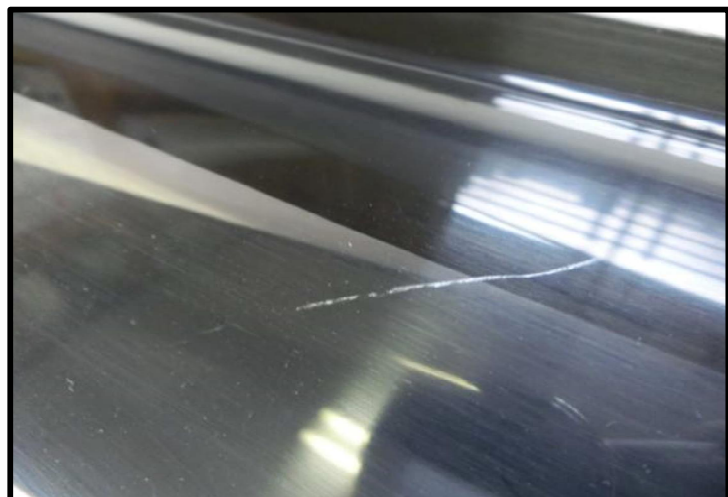

**Door Visors
w/Mounting Clips
(as Purchased)**

The purchased used Door Visors had some Scuff Marks and Scratches and the "Double-Sided Adhesive Tape was in un-usable condition.

The Powder Coating on the Mounting Clips had places where they were chipped and required the removal of the old Powder Coating and new Powder Coating applied.

Overall Condition before Cleaning and Rehab

Overall Outside View

Overall Inside View

Double-Sided Tape in Bad Condition

Double-Sided Tape in Bad Condition

Some Minor Scratches and Scuff Marks before Cleaning and Rehab

Large Scratch

Round Scuff Mark

Very tiny Scratches

Small Scuff Mark

Door Visor Mounting Clips (Before Powder Coating)

Outboard View

Bottom View

Inboard View

Top View

**Door Visors
and Mounting Clips
(after Cleaning and Rehab)**

The Door Visors were cleaned and most of the Scuff Marks disappeared and the Scratches were reduced to a minimal and new "Scotch-3M 12mm Wide x 1.1mm Thick Double Sided Adhesive Tape" was applied to the Inside Top Edges.