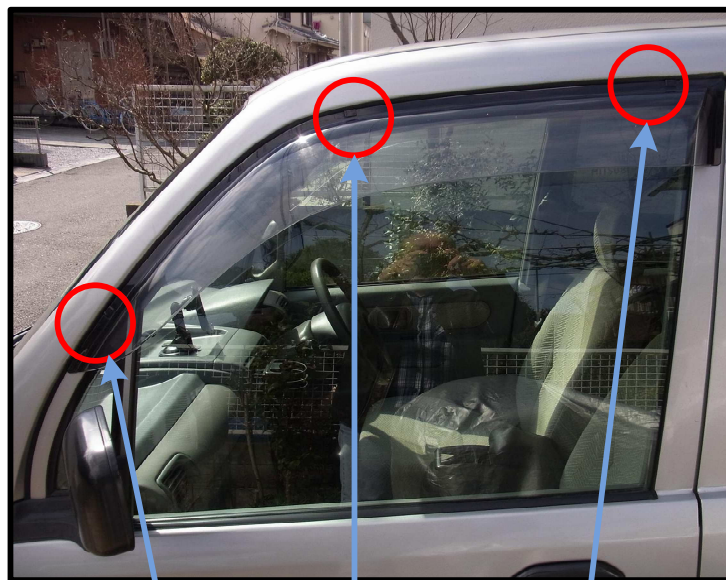

(Inside View)

(Outside View)

Right Rear

(Inside View)

(Outside View)

Door Visor Mounting Clips (After Powder Coating)

Outboard View

Bottom View

Inboard View

Top View

**Door Visors
(As-Installed)**

The Door Visor is positioned and affixed to the top edge of the outboard side of the door frame utilizing "Double Sided Adhesive Tape", with Mounting Clips placed over the top of the door frame and the Visor (Three clips for each front Door Visor and Two clips for each rear Door Visor).

Left Side View

Right Side View

Left Front

Front Mounting Clip

Rear Mounting Clip

Middle Mounting Clip

Left Rear

Front Mounting Clip