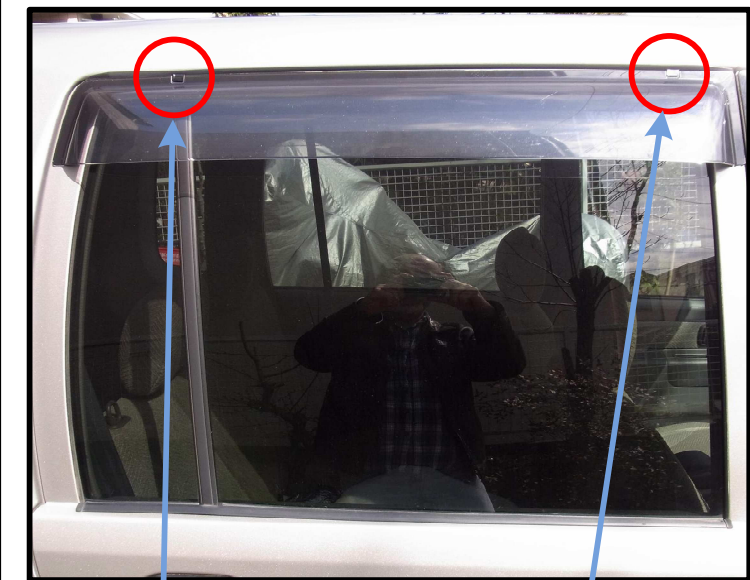

Right Rear

Rear Mounting Clip

Front Mounting Clip