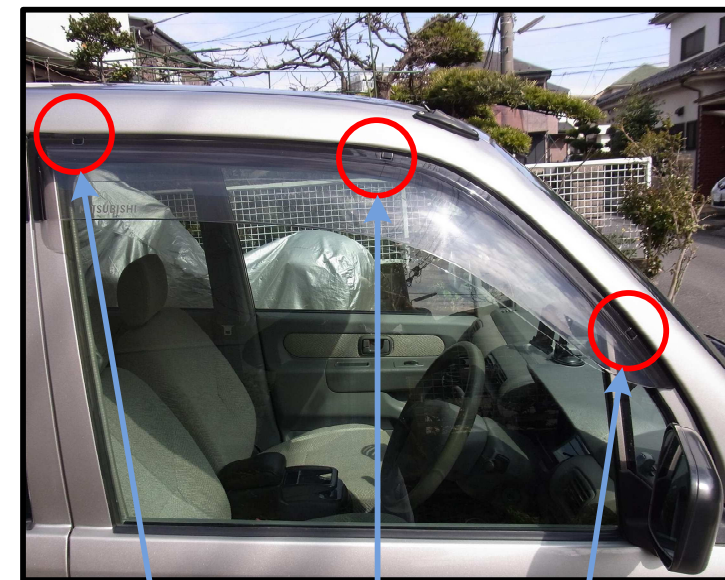

Right Front

Rear Mounting Clip

Front Mounting Clip

Middle Mounting Clip