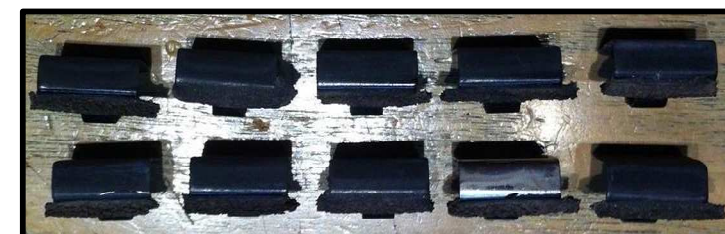

**Door Visors
w/Mounting Clips
(as Purchased)**

The purchased used Door Visors had some Scuff Marks and Scratches and the "Double-Sided Adhesive Tape was in un-usable condition.

The Powder Coating on the Mounting Clips had places where they were chipped and required the removal of the old Powder Coating and new Powder Coating applied.

Overall Condition before Cleaning and Rehab

Overall Outside View

Overall Inside View

Double-Sided Tape in Bad Condition

Double-Sided Tape in Bad Condition

Some Minor Scratches and Scuff Marks before Cleaning and Rehab

Large Scratch

Round Scuff Mark

Very tiny Scratches

Small Scuff Mark

Door Visor Mounting Clips (Before Powder Coating)

Outboard View

Bottom View

Inboard View

Top View

**Door Visors
and Mounting Clips
(after Cleaning and Rehab)**

The Door Visors were cleaned and most of the Scuff Marks disappeared and the Scratches were reduced to a minimal and new "Scotch-3M 12mm Wide x 1.1mm Thick Double Sided Adhesive Tape" was applied to the Inside Top Edges.