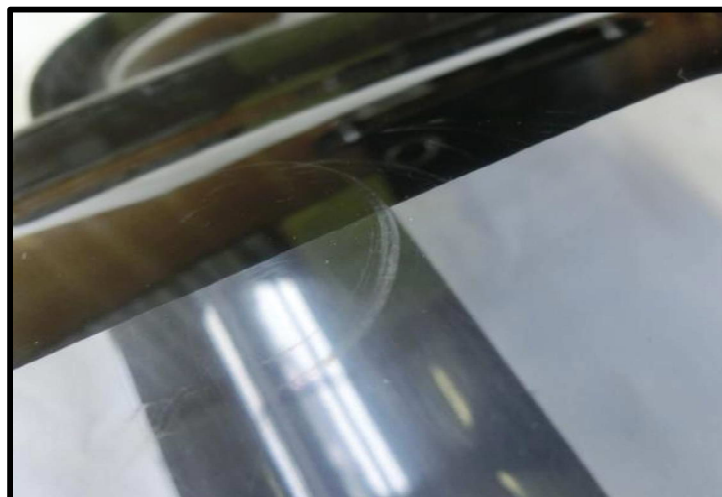

**Door Visors
w/Mounting Clips
(as Purchased)**

The purchased used Door Visors had some Scuff Marks and Scratches and the "Double-Sided Adhesive Tape was in un-usable condition.

The Powder Coating on the Mounting Clips had places where they were chipped and required the removal of the old Powder Coating and new Powder Coating applied.

Overall Condition before Cleaning and Rehab

Overall Outside View

Overall Inside View

Double-Sided Tape in Bad Condition

Double-Sided Tape in Bad Condition

Some Minor Scratches and Scuff Marks before Cleaning and Rehab

Large Scratch

Round Scuff Mark

Very tiny Scratches

Small Scuff Mark

Door Visor Mounting Clips (Before Powder Coating)

Outboard View

Bottom View

Inboard View

Top View

**Door Visors
and Mounting Clips
(after Cleaning and Rehab)**

The Door Visors were cleaned and most of the Scuff Marks disappeared and the Scratches were reduced to a minimal and new "Scotch-3M 12mm Wide x 1.1mm Thick Double Sided Adhesive Tape" was applied to the Inside Top Edges.