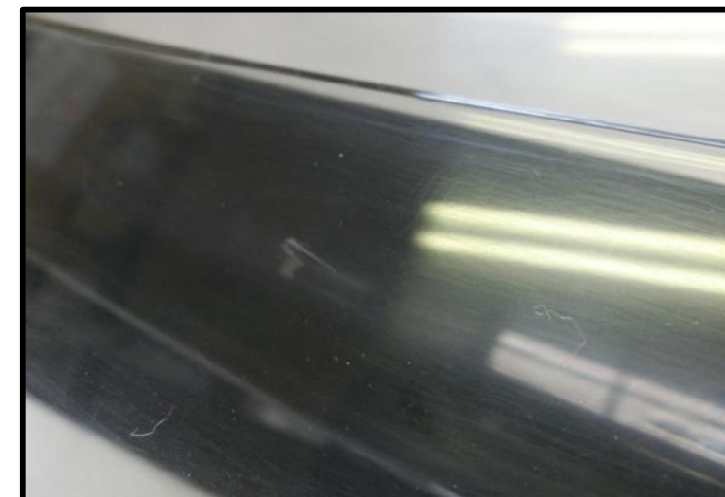

**Door Visors
w/Mounting Clips
(as Purchased)**

The purchased used Door Visors had some Scuff Marks and Scratches and the "Double-Sided Adhesive Tape was in un-usable condition.

The Powder Coating on the Mounting Clips had places where they were chipped and required the removal of the old Powder Coating and new Powder Coating applied.

Overall Condition before Cleaning and Rehab

Overall Outside View

Overall Inside View

Double-Sided Tape in Bad Condition

Double-Sided Tape in Bad Condition

Some Minor Scratches and Scuff Marks before Cleaning and Rehab

Large Scratch

Round Scuff Mark

Very tiny Scratches

Small Scuff Mark

Door Visor Mounting Clips (Before Powder Coating)

Outboard View

Bottom View

Inboard View

Top View

**Door Visors
and Mounting Clips
(after Cleaning and Rehab)**

The Door Visors were cleaned and most of the Scuff Marks disappeared and the Scratches were reduced to a minimal and new "Scotch-3M 12mm Wide x 1.1mm Thick Double Sided Adhesive Tape" was applied to the Inside Top Edges.