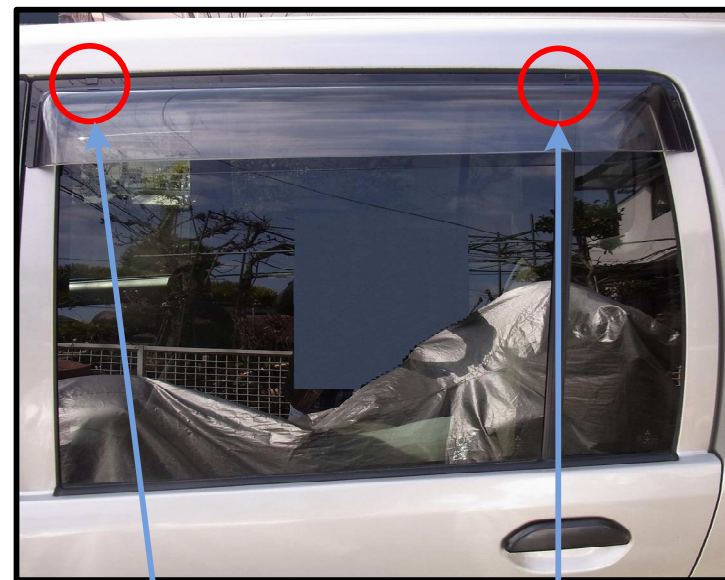

Top View

**Door Visors
and Mounting Clips
(after Cleaning and Rehab)**

The Door Visors were cleaned and most of the Scuff Marks disappeared and the Scratches were reduced to a minimal and new "Scotch-3M 12mm Wide x 1.1mm Thick Double Sided Adhesive Tape" was applied to the Inside Top Edges.

Inboard View

Top View

**Door Visors
(As-Installed)**

The Door Visor is positioned and affixed to the top edge of the outboard side of the door frame utilizing "Double Sided Adhesive Tape", with Mounting Clips placed over the top of the door frame and the Visor (Three clips for each front Door Visor and Two clips for each rear Door Visor).

Left Side View

Right Side View

Left Front

Front Mounting Clip

Rear Mounting Clip

Middle Mounting Clip

Left Rear

Front Mounting Clip