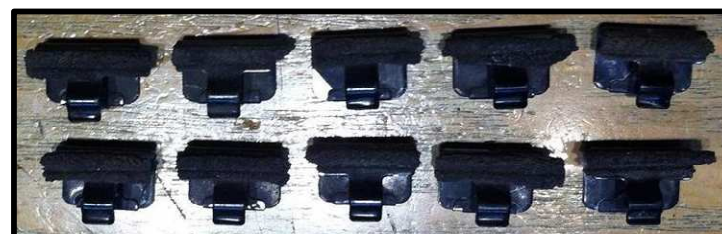

**Door Visors
w/Mounting Clips
(as Purchased)**

The purchased used Door Visors had some Scuff Marks and Scratches and the "Double-Sided Adhesive Tape was in un-usable condition.

The Powder Coating on the Mounting Clips had places where they were chipped and required the removal of the old Powder Coating and new Powder Coating applied.

Overall Condition before Cleaning and Rehab

Overall Outside View

Overall Inside View

Double-Sided Tape in Bad Condition

Double-Sided Tape in Bad Condition

Some Minor Scratches and Scuff Marks before Cleaning and Rehab

Large Scratch

Round Scuff Mark

Very tiny Scratches

Small Scuff Mark

Door Visor Mounting Clips (Before Powder Coating)

Outboard View

Bottom View

Inboard View

Top View

**Door Visors
and Mounting Clips
(after Cleaning and Rehab)**

The Door Visors were cleaned and most of the Scuff Marks disappeared and the Scratches were reduced to a minimal and new "Scotch-3M 12mm Wide x 1.1mm Thick Double Sided Adhesive Tape" was applied to the Inside Top Edges.